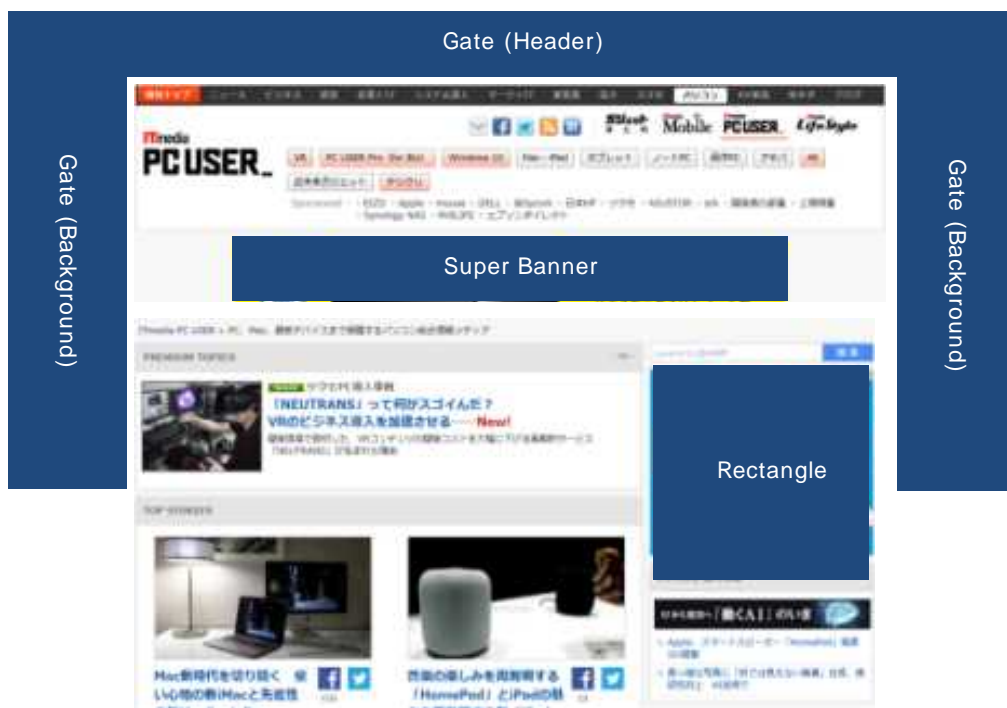

Media Guide Device & Service Unit

ITmedia
Mobile

ITmedia
PC USER_

Ver 4.0 as of December 2018

ITmedia Inc.

Banner – Gate Pack

Gate Pack is a banner package including "Gate (Header / Background)", "Rectangle" and "Super banner." It is the advertising providing highly impact and suitable for branding.

Display Appearance and Frequency

All banners are displayed simultaneously.
 Frequency is various in each medium. Please refer to details in the chart at the bottom.
 Only Gate (Header / Background) is not available.
 Rectangle banner is inserted only on index page in this package.
 Please note Welcome Screen banner of different clients may be inserted in the same period.

Banner Specifications

Gate (Header)

- Banner size : W990pix x H80pix
- File size : Less than 100KB
- Animation : Less than 30 seconds
- File format : gif/jpeg

Gate (Background)

- Banner size : W1280pix x H600pix
- File size : Less than 200KB
- Animation : Not Available
- File format : gif/jpeg

When visitors scroll the website vertically, Gate(Background) will always appear in the web browsers as side floating banners.

The visible areas of Gate (Background) are 145 pixel of each side. Though the banner size specification is W1280 x H600 pixel, please put the pictures and body copies in the 145 pixel of each side.